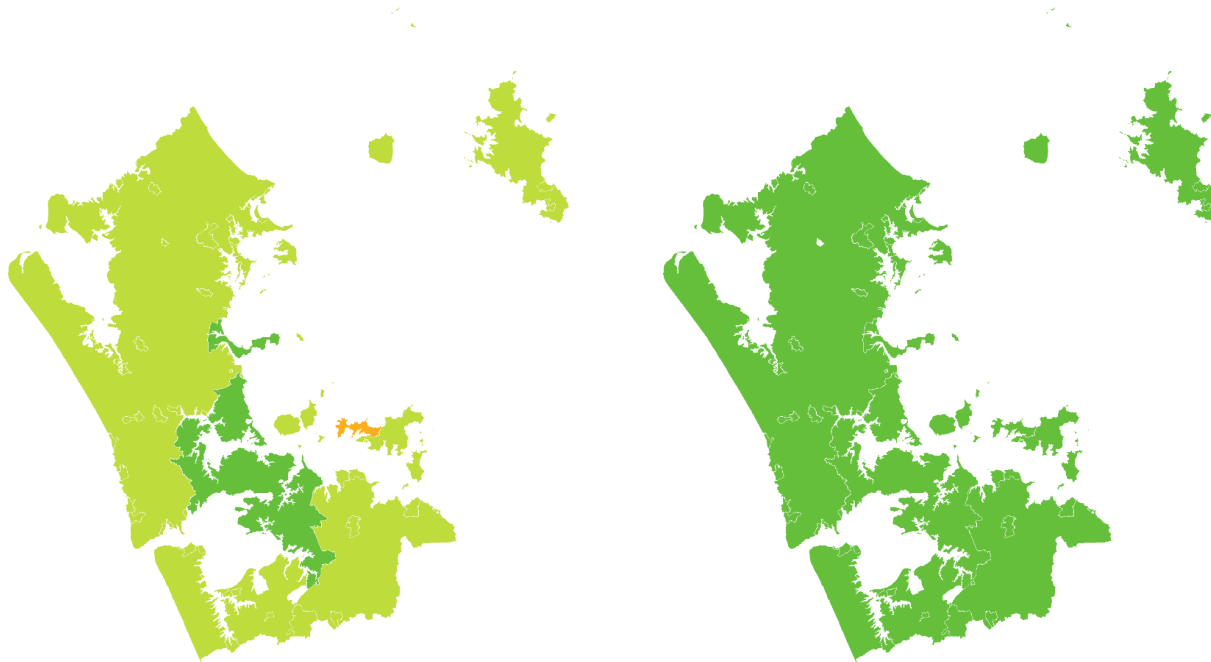

SHALLOW INCREASE
NATIONALLY

- Rapid increase
- Moderate increase
- Shallow increase
- No or little change
- Shallow decline
- Moderate decline
- Rapid decline

AUCKLAND | Silvereye | Tauhou

How have garden bird counts changed in this region?

Last 10 years
2012–22

SHALLOW INCREASE
REGIONALLY

SHALLOW DECLINE
NATIONALLY

Last 5 years
2017–22

SHALLOW INCREASE
REGIONALLY

LITTLE OR NO CHANGE
NATIONALLY

- Rapid increase
- Moderate increase
- Shallow increase
- No or little change
- Shallow decline
- Moderate decline
- Rapid decline