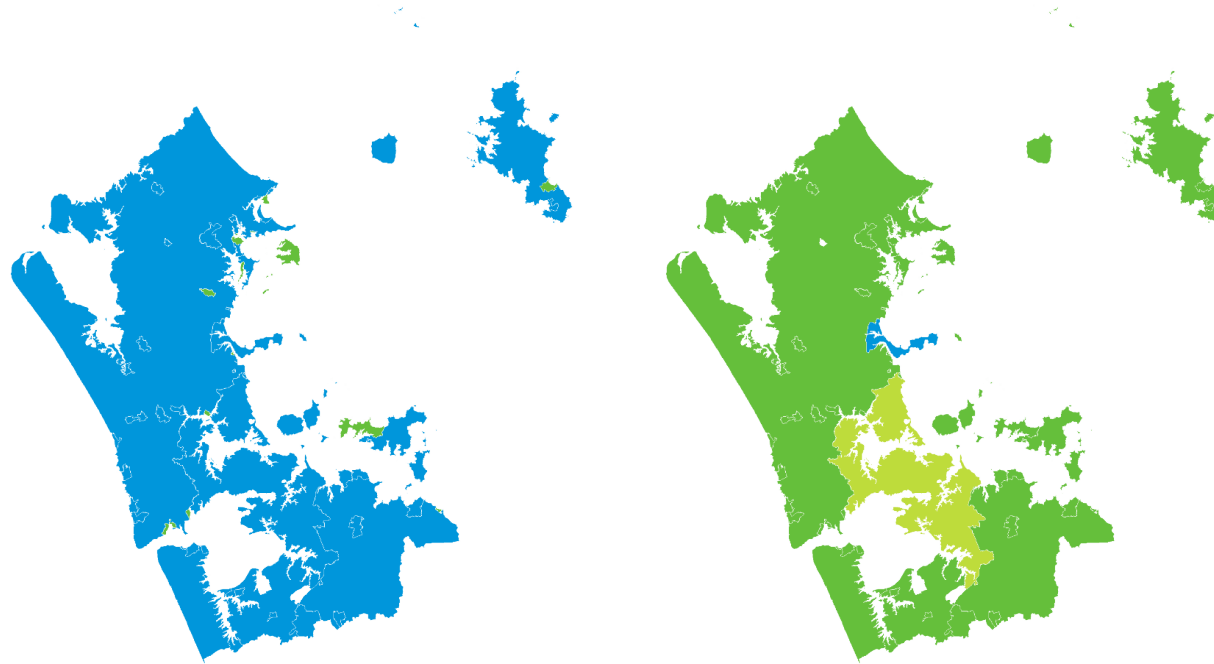

**MODERATE INCREASE
NATIONALLY**

Last 5 years
2017–22