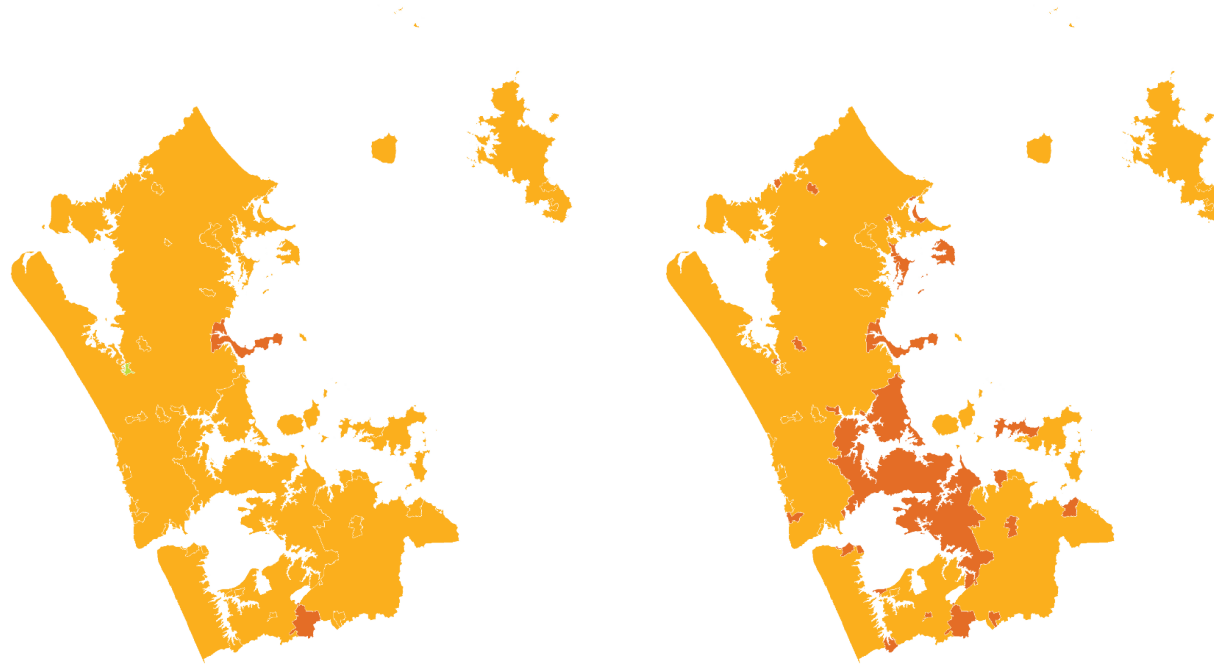

AUCKLAND | House sparrow | Tiu

How have garden bird counts changed in this region?

Last 10 years
2012–22

SHALLOW DECLINE
REGIONALLY

Last 5 years
2017–22

SHALLOW DECLINE
REGIONALLY

LITTLE OR NO CHANGE
NATIONALLY

LITTLE OR NO CHANGE
NATIONALLY

AUCKLAND | Chaffinch | Pahirini

How have garden bird counts changed in this region?

Last 10 years
2012–22

SHALLOW DECLINE
REGIONALLY

LITTLE OR NO CHANGE
NATIONALLY

Last 5 years
2017–22