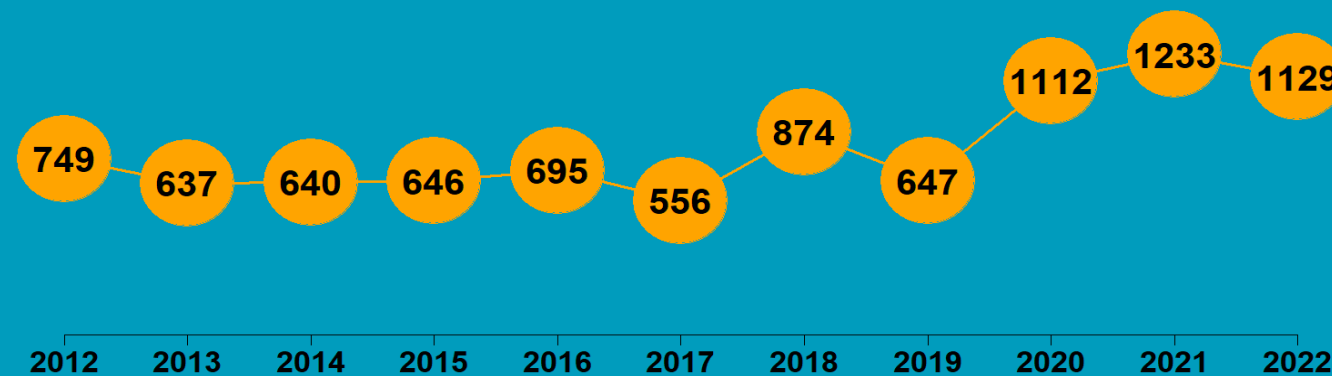

Summary report

AUCKLAND REGION

2022

State of NZ Garden Birds

Te Āhua o ngā Manu o te Kāri i Aotearoa

NUMBER OF SURVEYED GARDENS

We have estimated how bird counts have changed over the last 10- and 5-year periods in different regions, districts, and neighbourhoods across New Zealand for 14 common garden visitors – five native and nine introduced birds.

Thanks to all our volunteer bird counters, 44,357 garden surveys have been completed nationwide since 2012. We use specialised statistical tools to account for variation in sampling effort between regions, districts, and suburbs over time. We also account for variation in bird counts depending on whether the surveyed gardens were in a rural or urban setting, and whether birds were fed or not. Finally, we correct for the actual number of gardens in each area.

We then classify these changes according to their direction and size (see diagram below) to help us identify changes of potential concern or interest.

How have bird counts changed?

Drawing attention to changes in counts that may be of concern or interest