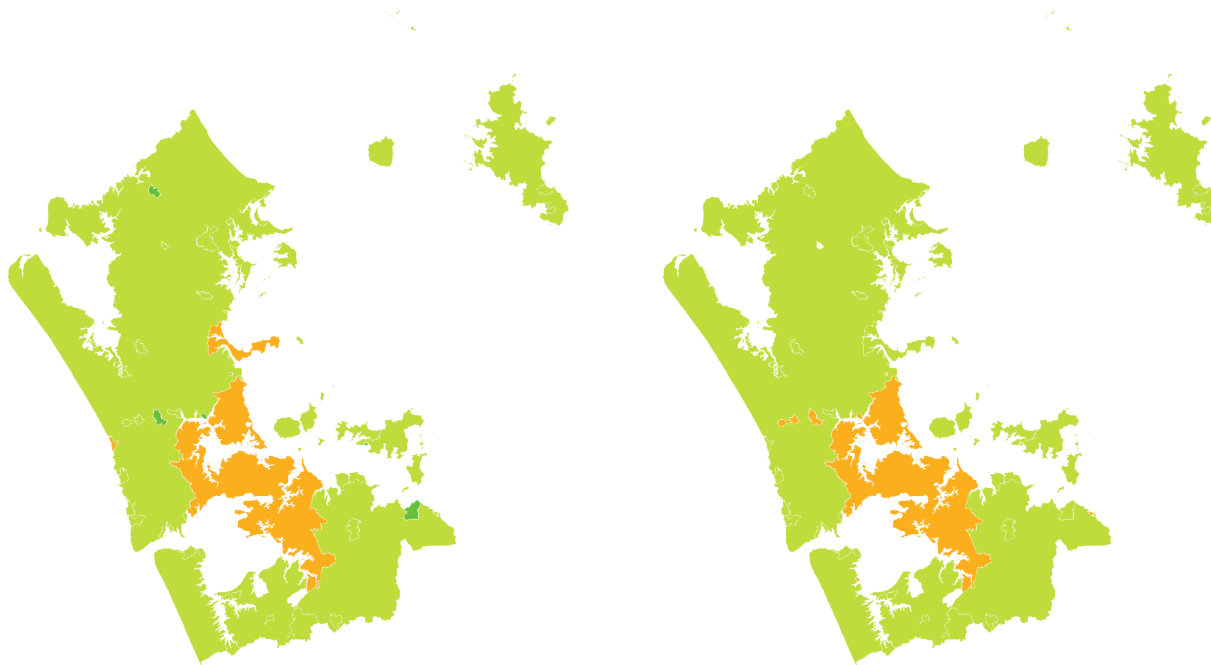

AUCKLAND | House sparrow | Tiu

How have garden bird counts changed in this region?

Last 10 years
2012–22

SHALLOW DECLINE
REGIONALLY

Last 5 years
2017–22

SHALLOW DECLINE
REGIONALLY

LITTLE OR NO CHANGE
NATIONALLY

LITTLE OR NO CHANGE
NATIONALLY

AUCKLAND | Chaffinch | Pahirini

How have garden bird counts changed in this region?

Last 10 years
2012–22

SHALLOW DECLINE
REGIONALLY

LITTLE OR NO CHANGE
NATIONALLY

Last 5 years
2017–22