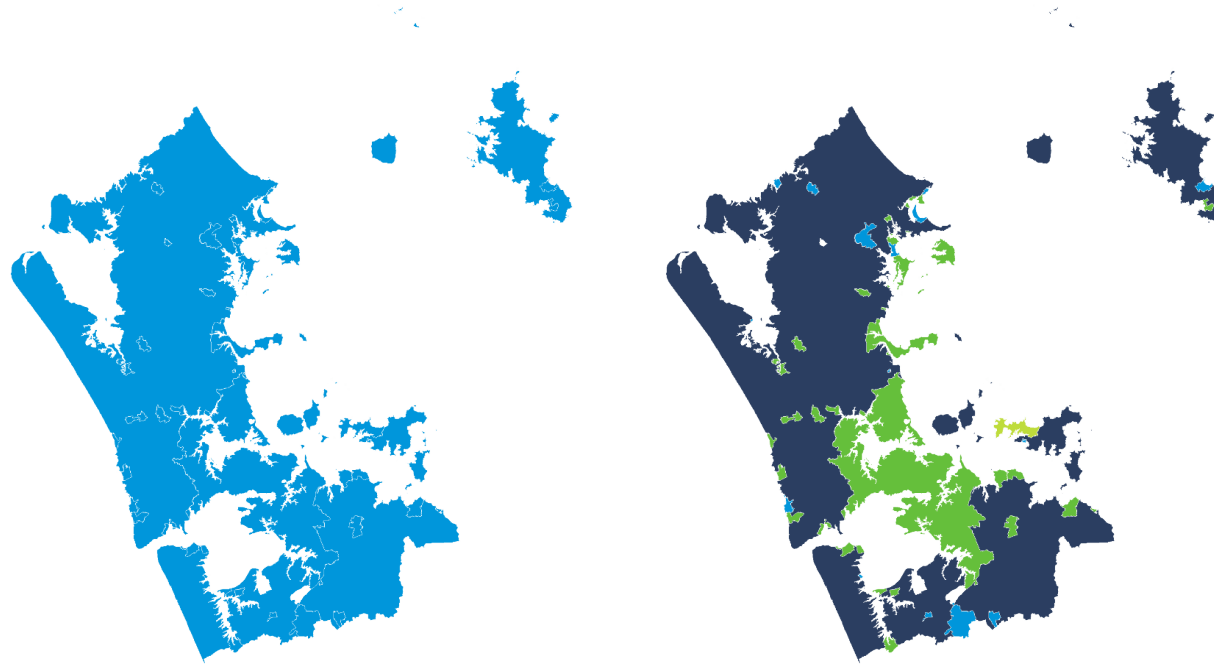

AUCKLAND | Greenfinch

How have garden bird counts changed in this region?

Last 10 years
2012–22

**MODERATE INCREASE
REGIONALLY**

**MODERATE INCREASE
NATIONALLY**

Last 5 years
2017–22

**SHALLOW INCREASE
REGIONALLY**

**SHALLOW INCREASE
NATIONALLY**

- Rapid increase
- Moderate increase
- Shallow increase
- No or little change
- Shallow decline
- Moderate decline
- Rapid decline

AUCKLAND | Kererū | Kererū

How have garden bird counts changed in this region?