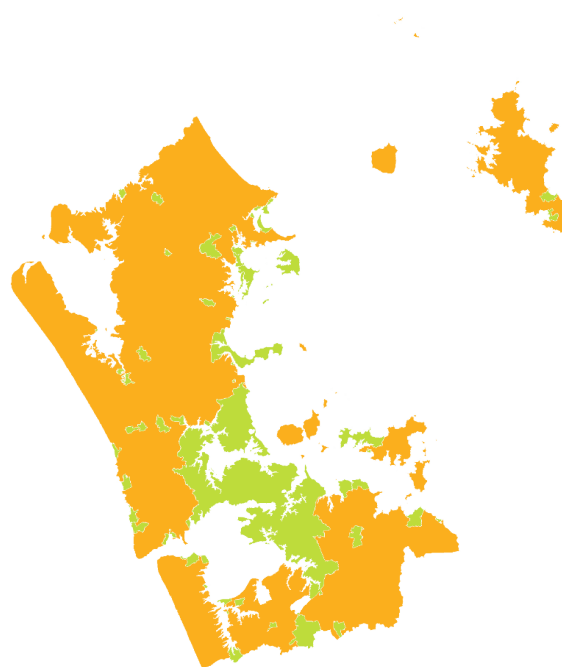

AUCKLAND | Bellbird | Korimako

How have garden bird counts changed in this region?

Last 10 years
2012–22

LITTLE OR NO CHANGE
REGIONALLY

LITTLE OR NO CHANGE
NATIONALLY

Last 5 years
2017–22

MODERATE DECLINE
REGIONALLY

SHALLOW DECLINE
NATIONALLY

- Rapid increase
- Moderate increase
- Shallow increase
- No or little change
- Shallow decline
- Moderate decline
- Rapid decline

AUCKLAND | Dunnock

How have garden bird counts changed in this region?

Last 10 years
2012–22

LITTLE OR NO CHANGE
REGIONALLY

SHALLOW DECLINE
NATIONALLY

Last 5 years
2017–22

LITTLE OR NO CHANGE
REGIONALLY

LITTLE OR NO CHANGE
NATIONALLY

- Rapid increase
- Moderate increase
- Shallow increase
- No or little change
- Shallow decline
- Moderate decline
- Rapid decline

AUCKLAND | House sparrow | Tiu

How have garden bird counts changed in this region?

Last 10 years
2012–22

SHALLOW DECLINE
REGIONALLY

Last 5 years
2017–22

SHALLOW DECLINE
REGIONALLY

LITTLE OR NO CHANGE
NATIONALLY