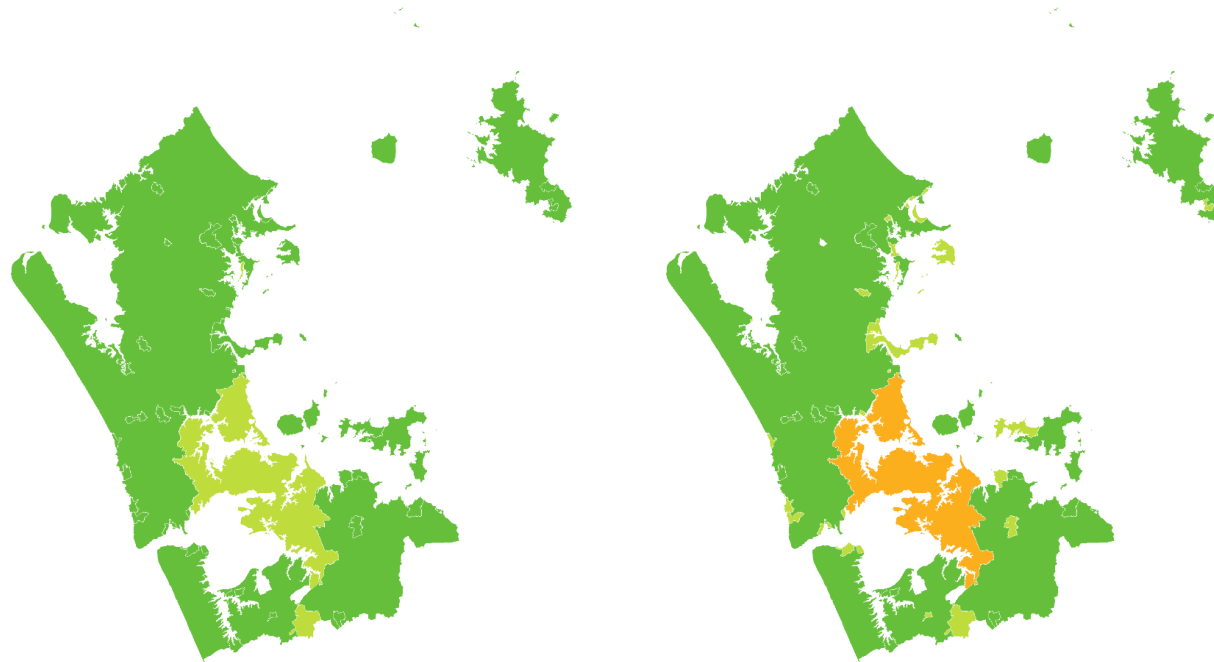

Last 10 years
2012–22

SHALLOW INCREASE
REGIONALLY

SHALLOW DECLINE
NATIONALLY

Last 5 years
2017–22

SHALLOW INCREASE
REGIONALLY

LITTLE OR NO CHANGE
NATIONALLY

- Rapid increase
- Moderate increase
- Shallow increase
- No or little change
- Shallow decline
- Moderate decline
- Rapid decline

AUCKLAND | Goldfinch

How have garden bird counts changed in this region?

Last 10 years
2012–22

LITTLE OR NO CHANGE
REGIONALLY

SHALLOW INCREASE
NATIONALLY

Last 5 years
2017–22

LITTLE OR NO CHANGE
REGIONALLY

LITTLE OR NO CHANGE
NATIONALLY

- Rapid increase
- Moderate increase
- Shallow increase
- No or little change
- Shallow decline
- Moderate decline
- Rapid decline

AUCKLAND | Myna | Maina

How have garden bird counts changed in this region?