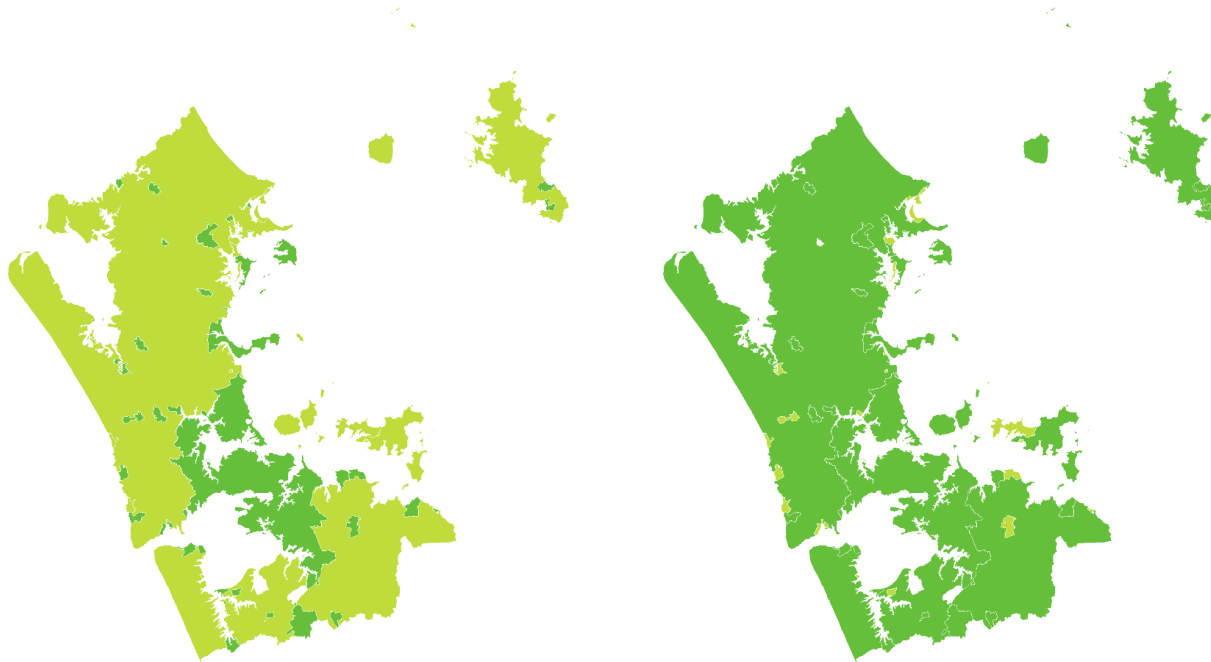

AUCKLAND | Tūī | Kōkō

How have garden bird counts changed in this region?

Last 10 years
2012–22

SHALLOW INCREASE
REGIONALLY

SHALLOW INCREASE
NATIONALLY

Last 5 years
2017–22

SHALLOW INCREASE
REGIONALLY

SHALLOW INCREASE
NATIONALLY

AUCKLAND | Blackbird | Manu pango

How have garden bird counts changed in this region?

Last 10 years
2012–22

SHALLOW INCREASE
REGIONALLY

Last 5 years
2017–22

SHALLOW INCREASE
REGIONALLY

SHALLOW INCREASE
NATIONALLY