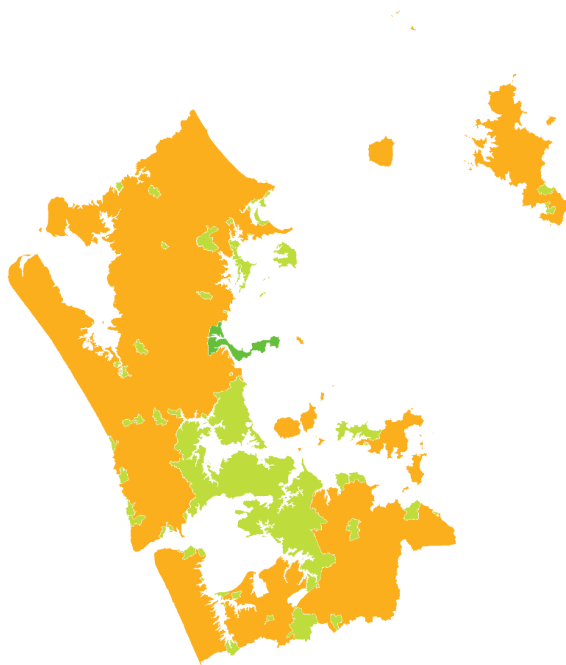

- Rapid increase
- Moderate increase
- Shallow increase
- No or little change
- Shallow decline
- Moderate decline
- Rapid decline

AUCKLAND | Myna | Maina

How have garden bird counts changed in this region?

Last 10 years
2012–22

LITTLE OR NO CHANGE
REGIONALLY

Last 5 years
2017–22

LITTLE OR NO CHANGE
REGIONALLY

LITTLE OR NO CHANGE
NATIONALLY

LITTLE OR NO CHANGE
NATIONALLY

AUCKLAND | Song thrush

How have garden bird counts changed in this region?

Last 10 years
2012–22

LITTLE OR NO CHANGE
REGIONALLY

LITTLE OR NO CHANGE
NATIONALLY

Last 5 years
2017–22

LITTLE OR NO CHANGE
REGIONALLY

LITTLE OR NO CHANGE
NATIONALLY

- Rapid increase
- Moderate increase
- Shallow increase
- No or little change
- Shallow decline
- Moderate decline
- Rapid decline