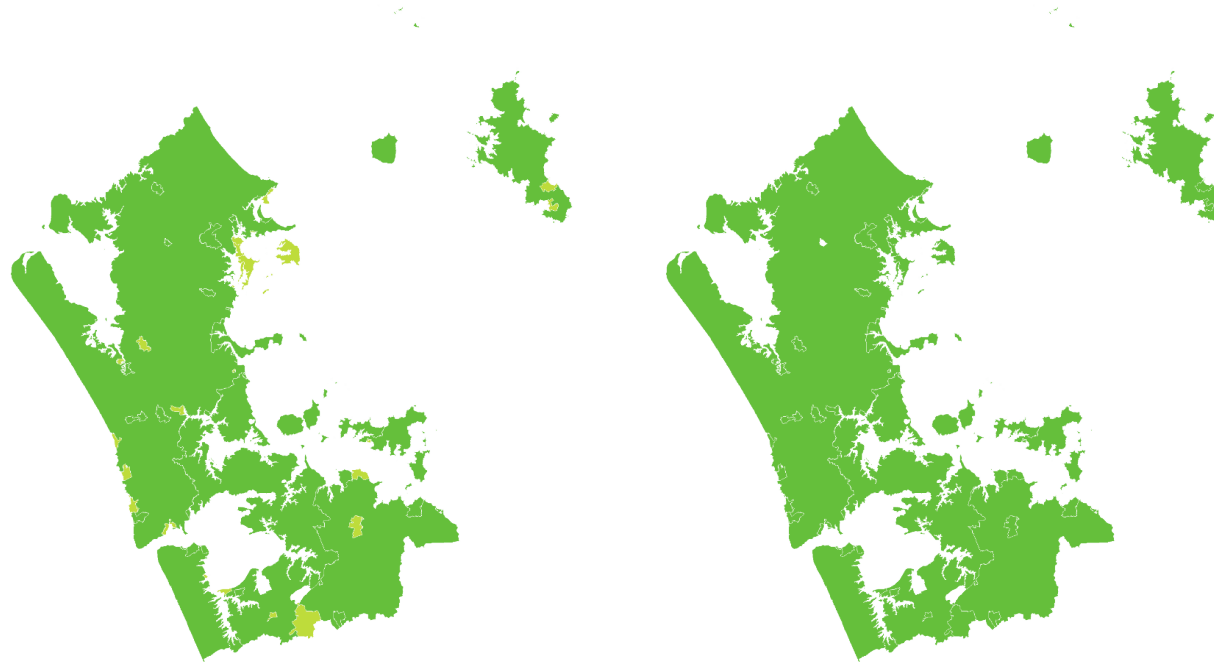

AUCKLAND | Blackbird | Manu pango

How have garden bird counts changed in this region?

Last 10 years
2012–22

SHALLOW INCREASE
REGIONALLY

Last 5 years
2017–22

SHALLOW INCREASE
REGIONALLY

SHALLOW INCREASE
NATIONALLY

SHALLOW INCREASE
NATIONALLY

- Rapid increase
- Moderate increase
- Shallow increase
- No or little change
- Shallow decline
- Moderate decline
- Rapid decline

AUCKLAND | Silvereye | Tauhou

How have garden bird counts changed in this region?