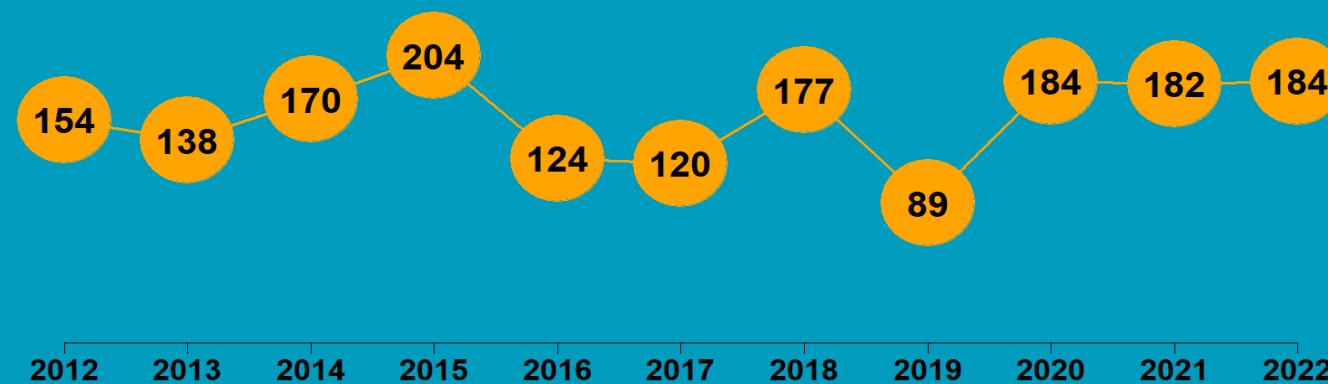

Summary report

HAWKE'S BAY REGION

2022

State of NZ Garden Birds

Te Āhua o ngā Manu o te Kāri i Aotearoa

NUMBER OF SURVEYED GARDENS

We have estimated how bird counts have changed over the last 10- and 5-year periods in different regions, districts, and neighbourhoods across New Zealand for 14 common garden visitors – five native and nine introduced birds.

Thanks to all our volunteer bird counters, 44,357 garden surveys have been completed nationwide since 2012. We use specialised statistical tools to account for variation in sampling effort between regions, districts, and suburbs over time. We also account for variation in bird counts depending on whether the surveyed gardens were in a rural or urban setting, and whether birds were fed or not. Finally, we correct for the actual number of gardens in each area.

We then classify these changes according to their direction and size (see diagram below) to help us identify changes of potential concern or interest.

How have bird counts changed?

Drawing attention to changes in counts that may be of concern or interest