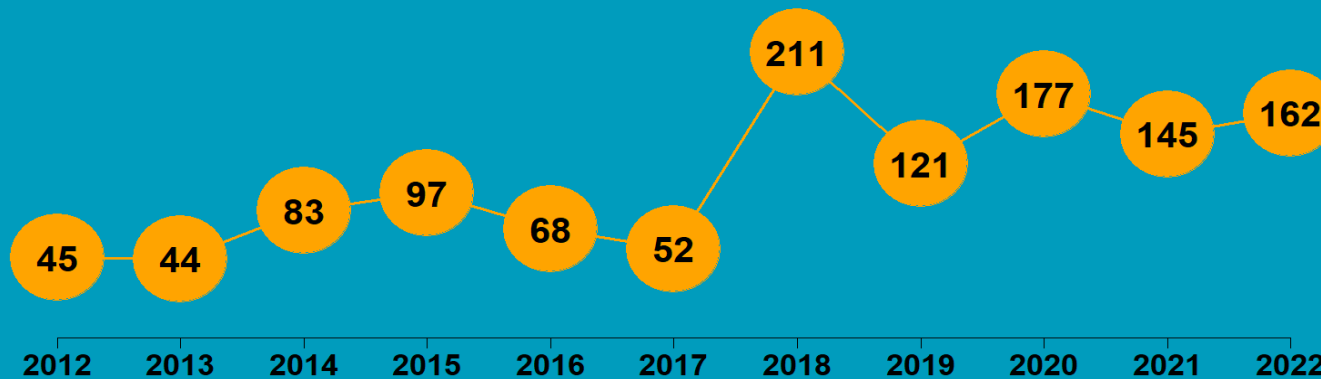

Summary report

TARANAKI REGION

2022

State of NZ Garden Birds

Te Āhua o ngā Manu o te Kāri i Aotearoa

NUMBER OF SURVEYED GARDENS

We have estimated how bird counts have changed over the last 10- and 5-year periods in different regions, districts, and neighbourhoods across New Zealand for 14 common garden visitors – five native and nine introduced birds.

Thanks to all our volunteer bird counters, 44,357 garden surveys have been completed nationwide since 2012. We use specialised statistical tools to account for variation in sampling effort between regions, districts, and suburbs over time. We also account for variation in bird counts depending on whether the surveyed gardens were in a rural or urban setting, and whether birds were fed or not. Finally, we correct for the actual number of gardens in each area.

We then classify these changes according to their direction and size (see diagram below) to help us identify changes of potential concern or interest.

How have bird counts changed?

Drawing attention to changes in counts that may be of concern or interest