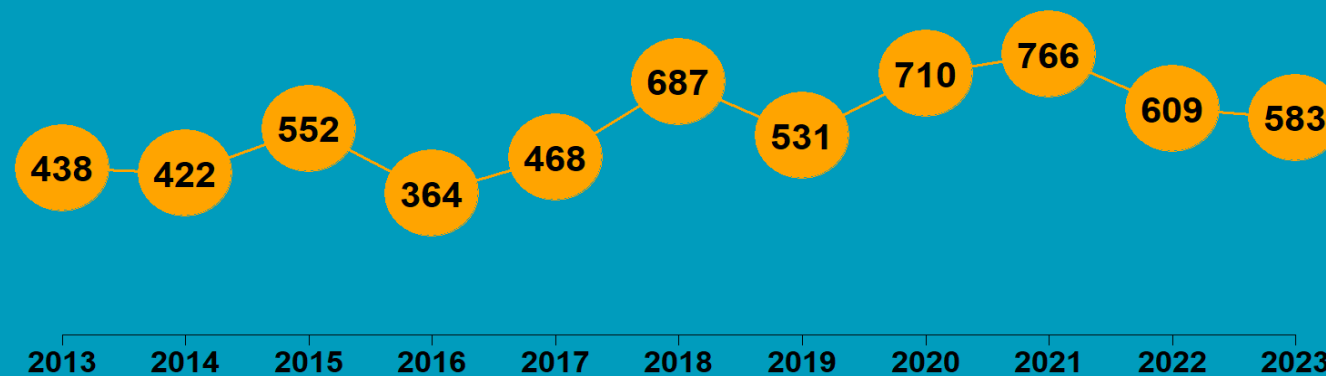

Summary report

OTAGO REGION

2023

State of NZ Garden Birds

Te Āhua o ngā Manu o te Kāri i Aotearoa

NUMBER OF SURVEYED GARDENS

We have estimated how bird counts have changed over the last 10- and 5-year periods in different regions, districts, and neighbourhoods across New Zealand for 14 common garden visitors – five native and nine introduced birds.

Thanks to all our volunteer bird counters, 45,934 garden surveys have been completed nationwide since 2013. We use specialised statistical tools to account for variation in sampling effort between regions, districts, and suburbs over time. We also account for variation in bird counts depending on whether the surveyed gardens were in a rural or urban setting, and whether birds were fed or not. Finally, we correct for the actual number of gardens in each area.

We then classify these changes according to their direction and size (see diagram below) to help us identify changes of potential concern or interest.

How have bird counts changed?

Drawing attention to changes in counts that may be of concern or interest