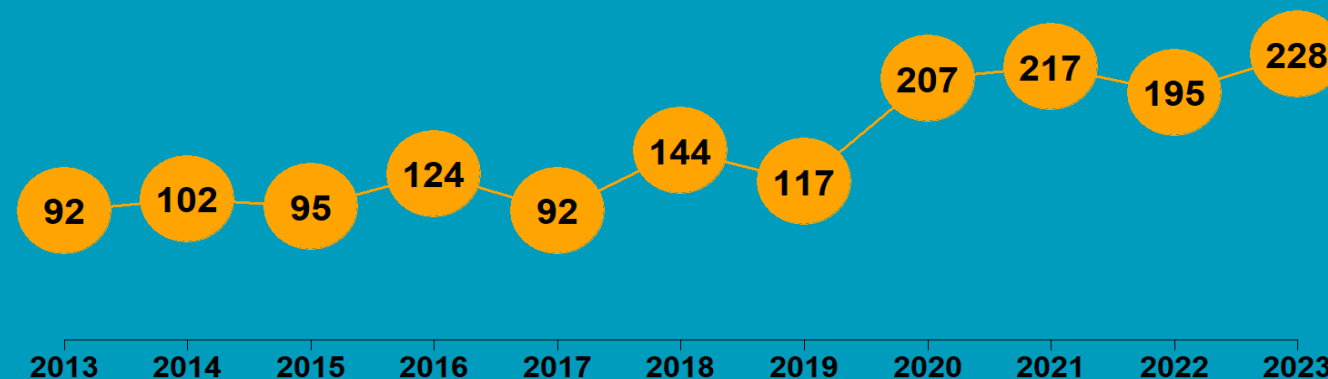

Summary report

NORTHLAND REGION

2023

State of NZ Garden Birds

Te Āhua o ngā Manu o te Kāri i Aotearoa

NUMBER OF SURVEYED GARDENS

We have estimated how bird counts have changed over the last 10- and 5-year periods in different regions, districts, and neighbourhoods across New Zealand for 14 common garden visitors – five native and nine introduced birds.

Thanks to all our volunteer bird counters, 45,934 garden surveys have been completed nationwide since 2013. We use specialised statistical tools to account for variation in sampling effort between regions, districts, and suburbs over time. We also account for variation in bird counts depending on whether the surveyed gardens were in a rural or urban setting, and whether birds were fed or not. Finally, we correct for the actual number of gardens in each area.

We then classify these changes according to their direction and size (see diagram below) to help us identify changes of potential concern or interest.

How have bird counts changed?

Drawing attention to changes in counts that may be of concern or interest