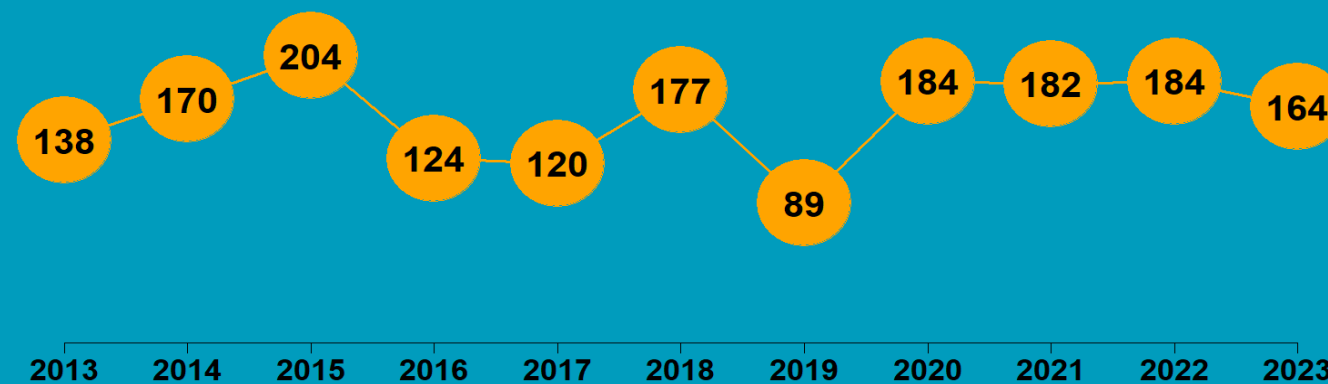

Summary report

HAWKE'S BAY REGION

2023

State of NZ Garden Birds

Te Āhua o ngā Manu o te Kāri i Aotearoa

NUMBER OF SURVEYED GARDENS

We have estimated how bird counts have changed over the last 10- and 5-year periods in different regions, districts, and neighbourhoods across New Zealand for 14 common garden visitors – five native and nine introduced birds.

Thanks to all our volunteer bird counters, 45,934 garden surveys have been completed nationwide since 2013. We use specialised statistical tools to account for variation in sampling effort between regions, districts, and suburbs over time. We also account for variation in bird counts depending on whether the surveyed gardens were in a rural or urban setting, and whether birds were fed or not. Finally, we correct for the actual number of gardens in each area.

We then classify these changes according to their direction and size (see diagram below) to help us identify changes of potential concern or interest.

How have bird counts changed?

Drawing attention to changes in counts that may be of concern or interest