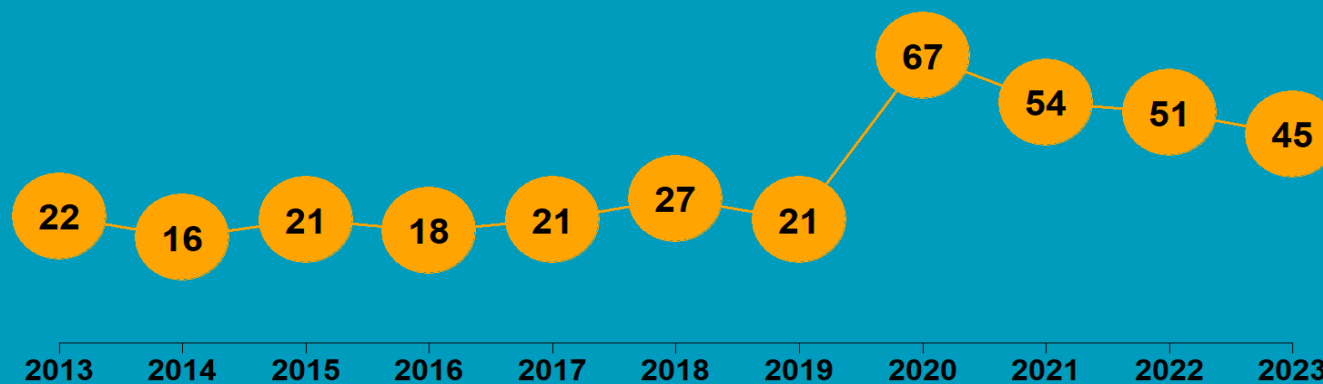

Summary report

GISBORNE REGION

2023

State of NZ Garden Birds

Te Āhua o ngā Manu o te Kāri i Aotearoa

NUMBER OF SURVEYED GARDENS

We have estimated how bird counts have changed over the last 10- and 5-year periods in different regions, districts, and neighbourhoods across New Zealand for 14 common garden visitors – five native and nine introduced birds.

Thanks to all our volunteer bird counters, 45,934 garden surveys have been completed nationwide since 2013. We use specialised statistical tools to account for variation in sampling effort between regions, districts, and suburbs over time. We also account for variation in bird counts depending on whether the surveyed gardens were in a rural or urban setting, and whether birds were fed or not. Finally, we correct for the actual number of gardens in each area.

We then classify these changes according to their direction and size (see diagram below) to help us identify changes of potential concern or interest.

How have bird counts changed?

Drawing attention to changes in counts that may be of concern or interest