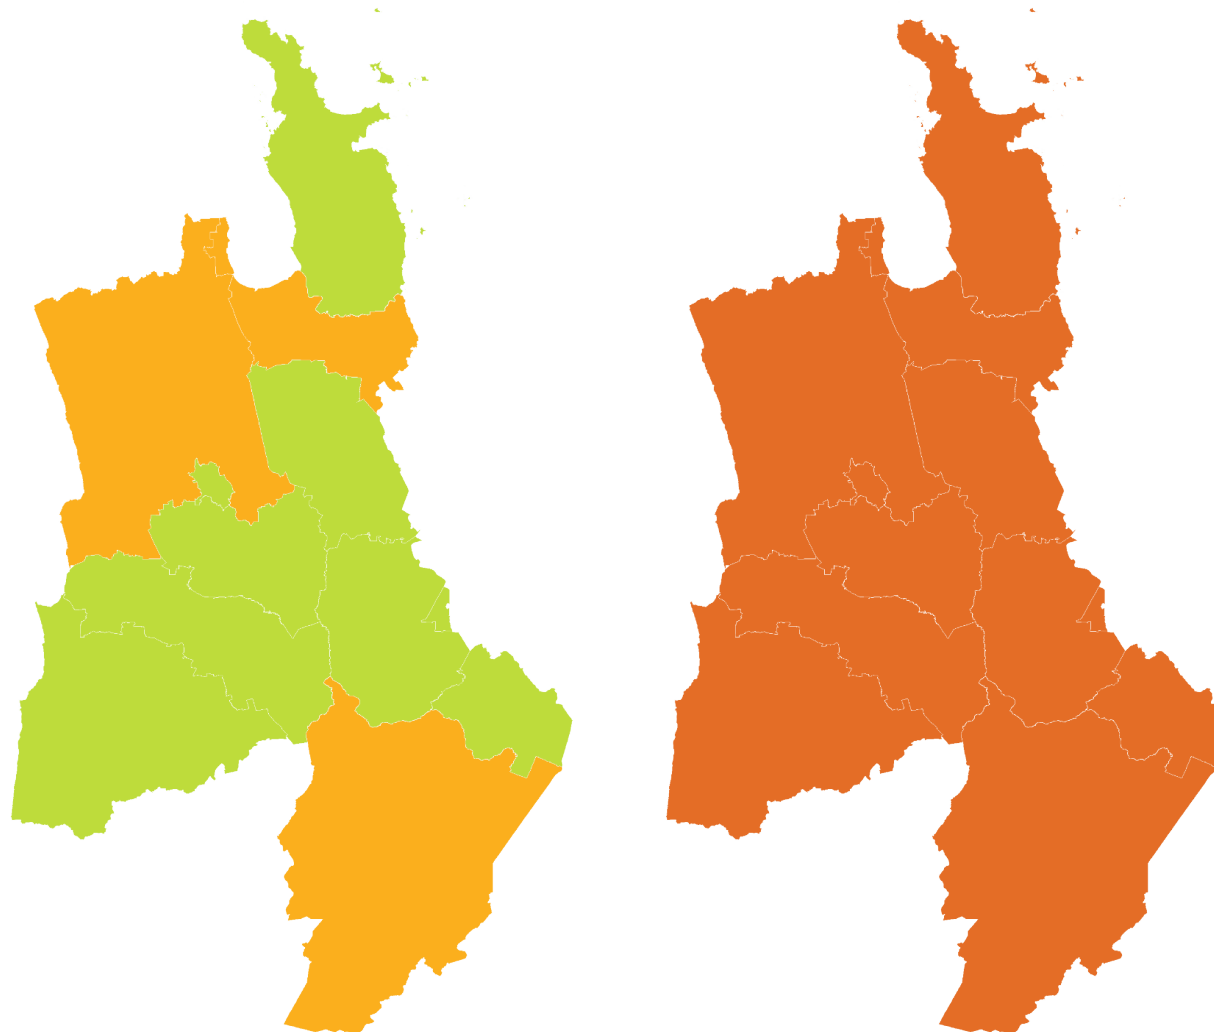

Last 5 years
2018–23

LITTLE OR NO CHANGE
REGIONALLY

LITTLE OR NO CHANGE
NATIONALLY

WAIKATO | House sparrow | Tiu

How have garden bird counts changed in this region?

Last 10 years
2013–23

LITTLE OR NO CHANGE
REGIONALLY

SHALLOW DECLINE
NATIONALLY

- Rapid increase
- Moderate increase
- Shallow increase
- No or little change
- Shallow decline
- Moderate decline
- Rapid decline

Last 5 years
2018–23

MODERATE DECLINE
REGIONALLY