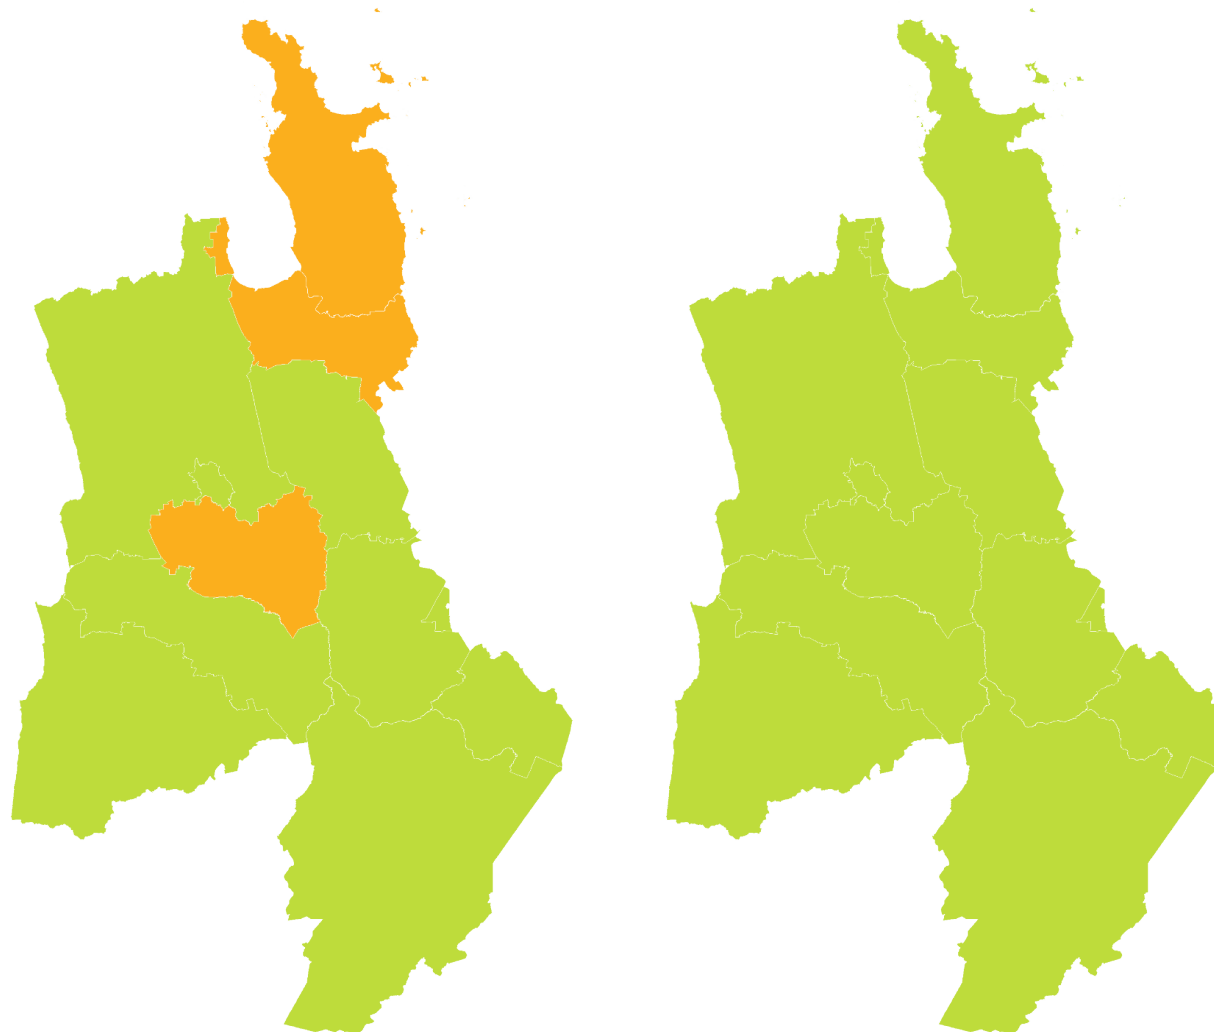

MODERATE DECLINE
NATIONALLY

WAIKATO | Song thrush

How have garden bird counts changed in this region?

Last 10 years
2013–23

LITTLE OR NO CHANGE
REGIONALLY

LITTLE OR NO CHANGE
NATIONALLY

Last 5 years
2018–23