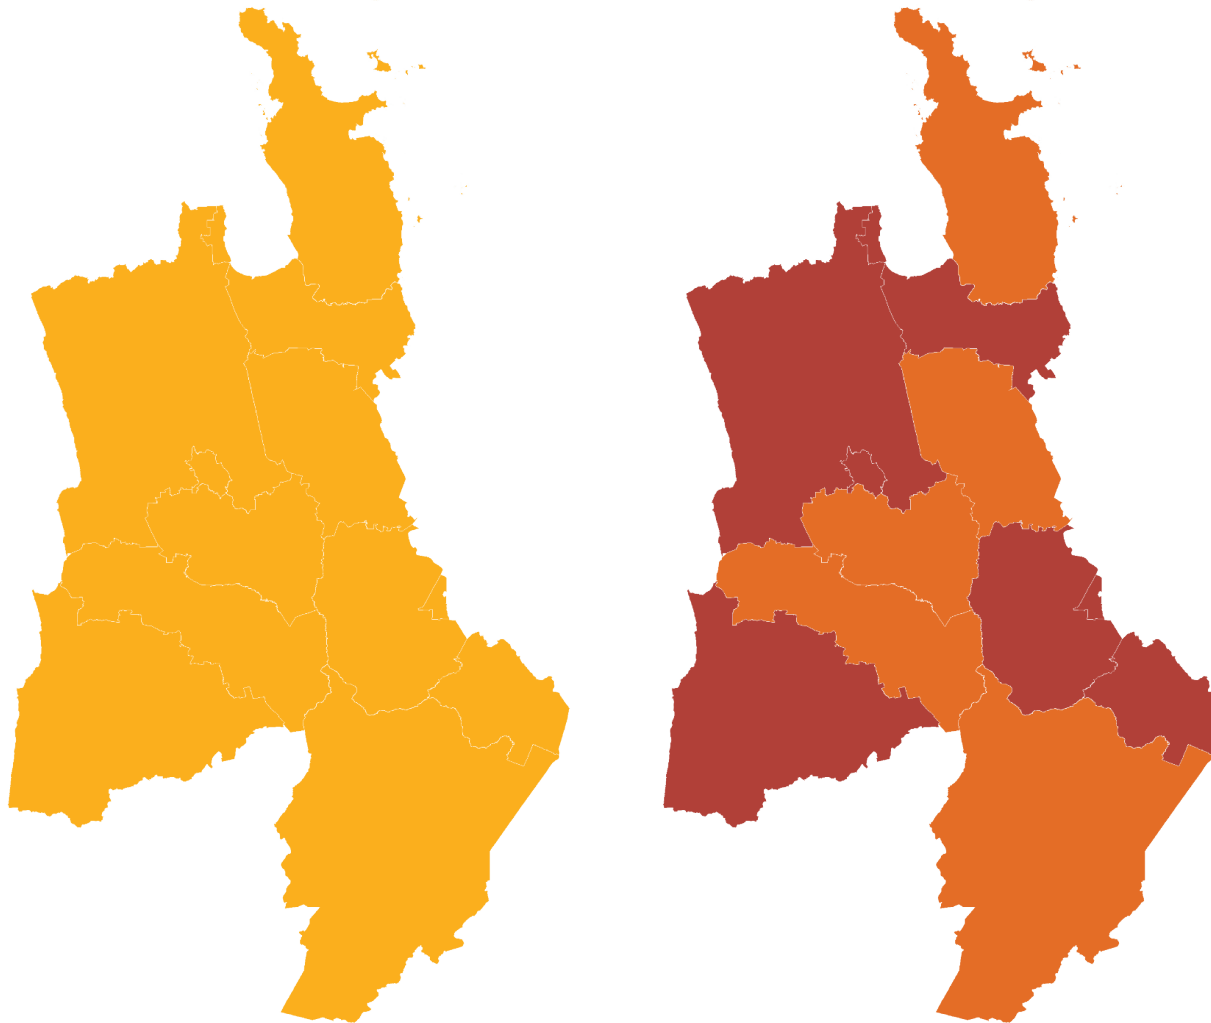

- Rapid increase
- Moderate increase
- Shallow increase
- No or little change
- Shallow decline
- Moderate decline
- Rapid decline

WAIKATO | Starling | Tāringi

How have garden bird counts changed in this region?

Last 10 years
2013–23

SHALLOW DECLINE
REGIONALLY

SHALLOW DECLINE
NATIONALLY

Last 5 years
2018–23

LITTLE OR NO CHANGE
REGIONALLY

LITTLE OR NO CHANGE
NATIONALLY

WAIKATO | Silvereye | Tauhou

How have garden bird counts changed in this region?

Last 10 years
2013–23

SHALLOW DECLINE
REGIONALLY

SHALLOW DECLINE
NATIONALLY

Last 5 years
2018–23

RAPID DECLINE
REGIONALLY

MODERATE DECLINE
NATIONALLY

- Rapid increase
- Moderate increase
- Shallow increase
- No or little change
- Shallow decline
- Moderate decline
- Rapid decline