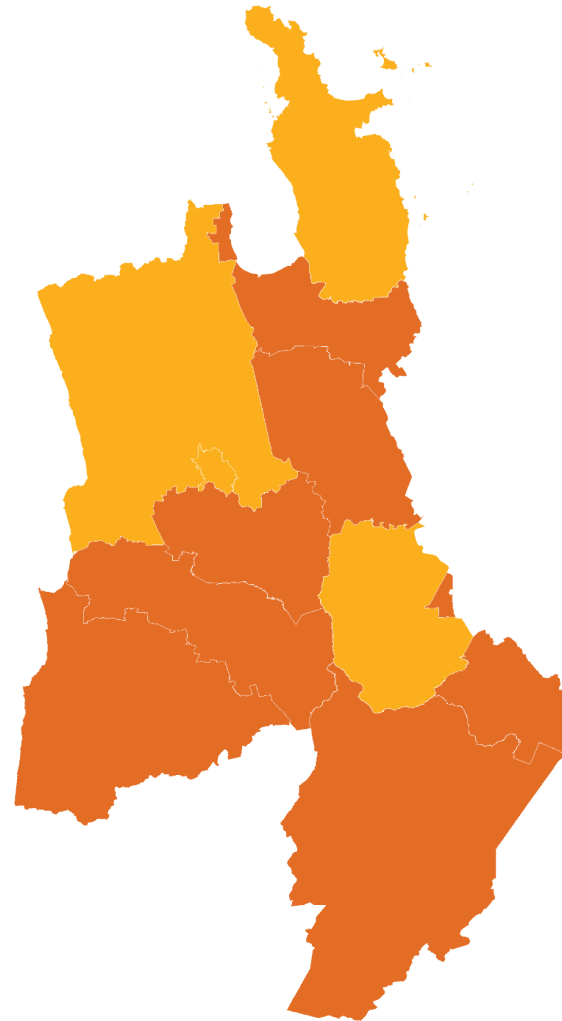

WAIKATO | Greenfinch

How have garden bird counts changed in this region?

Last 10 years
2013–23

SHALLOW INCREASE
REGIONALLY

SHALLOW INCREASE
NATIONALLY

Last 5 years
2018–23

SHALLOW DECLINE
REGIONALLY

SHALLOW DECLINE
NATIONALLY