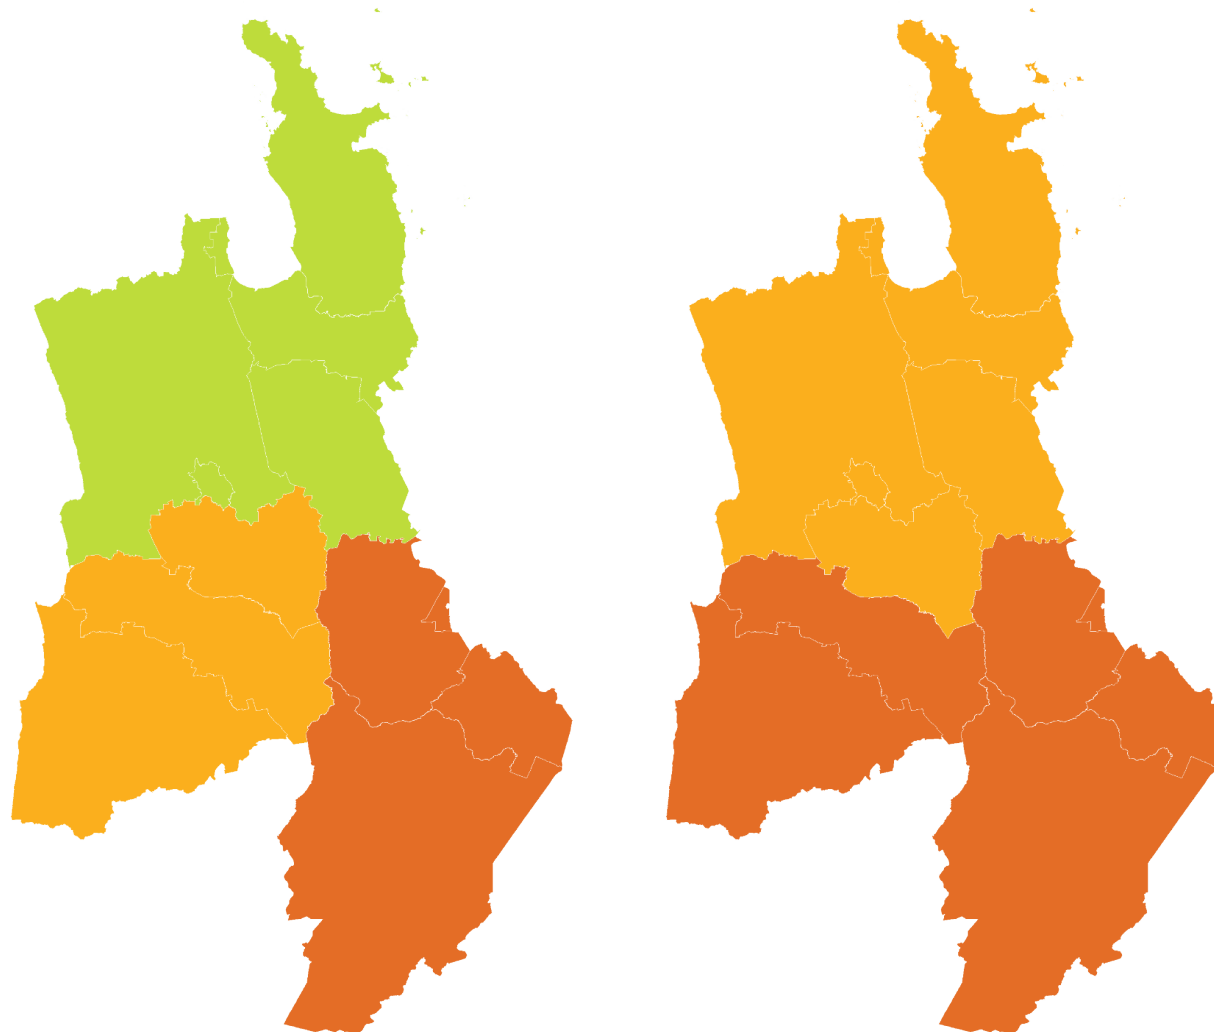

Last 10 years
2013–23

SHALLOW DECLINE
REGIONALLY

SHALLOW DECLINE
NATIONALLY

Last 5 years
2018–23

LITTLE OR NO CHANGE
REGIONALLY

LITTLE OR NO CHANGE
NATIONALLY

WAIKATO | Silvereye | Tauhou

How have garden bird counts changed in this region?

Last 10 years
2013–23

SHALLOW DECLINE
REGIONALLY

SHALLOW DECLINE
NATIONALLY

Last 5 years
2018–23

RAPID DECLINE
REGIONALLY

MODERATE DECLINE
NATIONALLY

- Rapid increase
- Moderate increase
- Shallow increase
- No or little change
- Shallow decline
- Moderate decline
- Rapid decline

WAIKATO | Dunnock

How have garden bird counts changed in this region?

Last 10 years
2013–23

SHALLOW DECLINE
REGIONALLY

SHALLOW DECLINE
NATIONALLY

Last 5 years
2018–23

MODERATE DECLINE
REGIONALLY

SHALLOW DECLINE
NATIONALLY