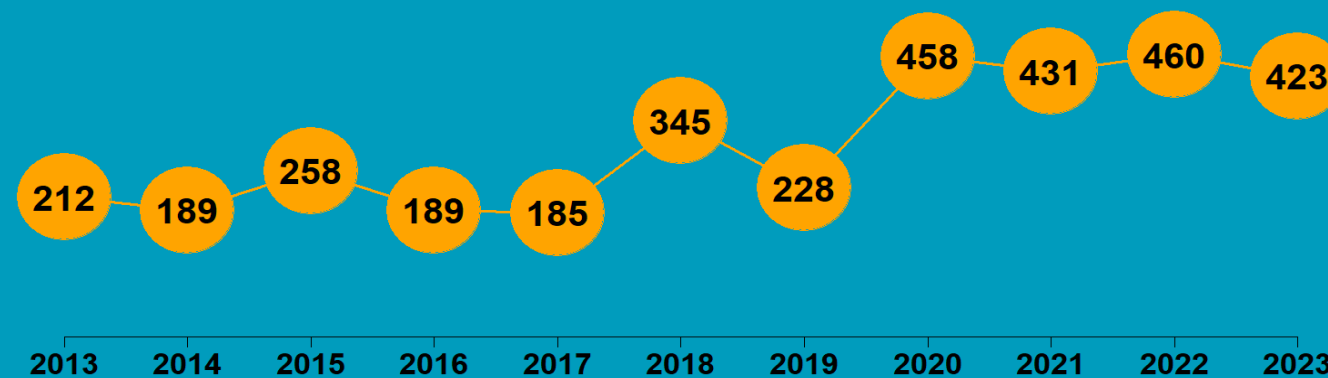

Summary report

WAIKATO REGION

2023

State of NZ Garden Birds

Te Āhua o ngā Manu o te Kāri i Aotearoa

NUMBER OF SURVEYED GARDENS

We have estimated how bird counts have changed over the last 10- and 5-year periods in different regions, districts, and neighbourhoods across New Zealand for 14 common garden visitors – five native and nine introduced birds.

Thanks to all our volunteer bird counters, 45,934 garden surveys have been completed nationwide since 2013. We use specialised statistical tools to account for variation in sampling effort between regions, districts, and suburbs over time. We also account for variation in bird counts depending on whether the surveyed gardens were in a rural or urban setting, and whether birds were fed or not. Finally, we correct for the actual number of gardens in each area.

We then classify these changes according to their direction and size (see diagram below) to help us identify changes of potential concern or interest.

How have bird counts changed?

Drawing attention to changes in counts that may be of concern or interest