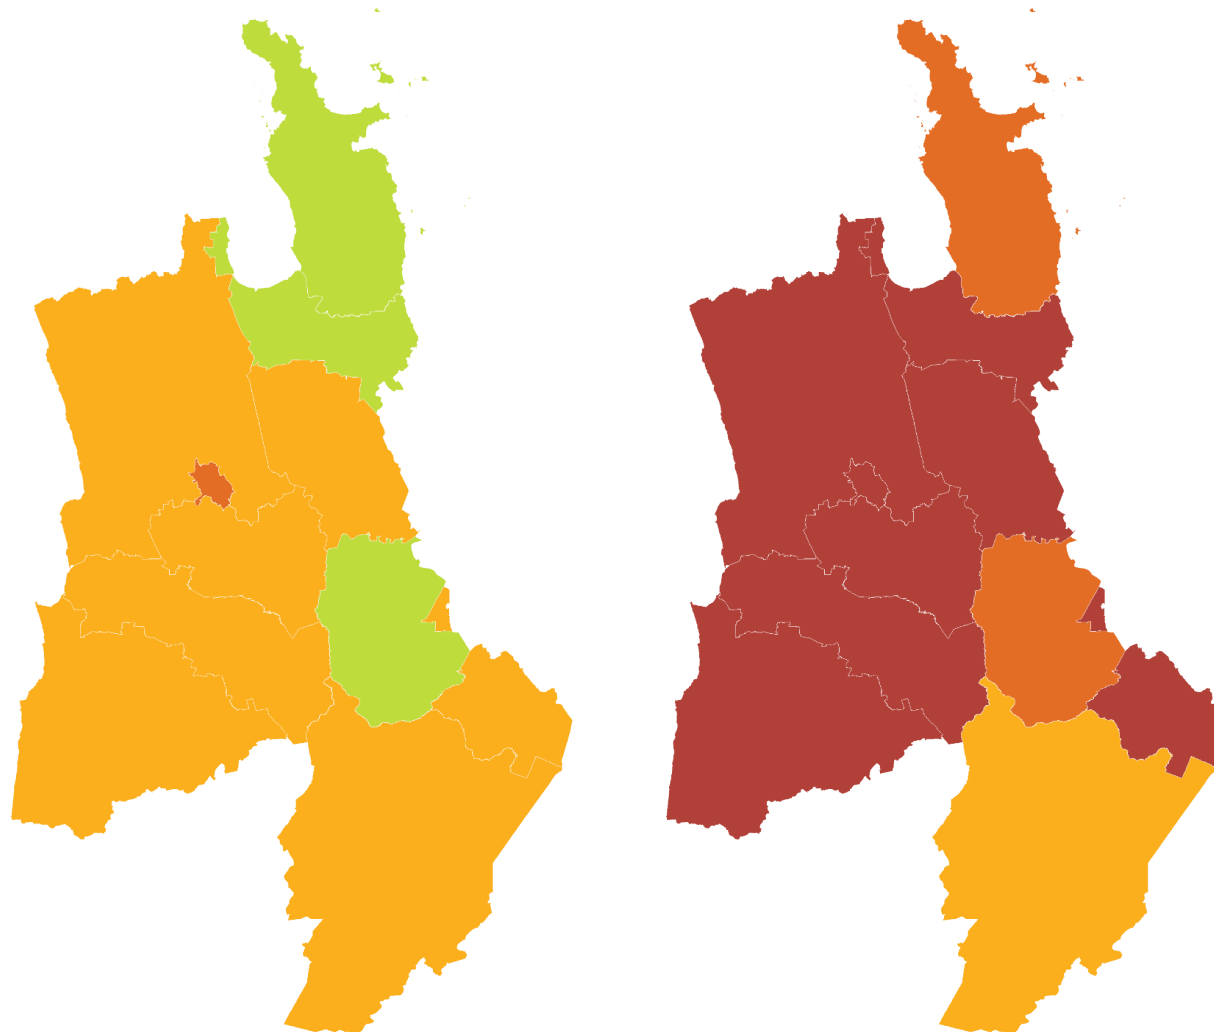

LITTLE OR NO CHANGE
REGIONALLY

LITTLE OR NO CHANGE
NATIONALLY

- Rapid increase
- Shallow decline
- Moderate increase
- Moderate decline
- Shallow increase
- Rapid decline
- No or little change

WAIKATO | Bellbird | Korimako

How have garden bird counts changed in this region?

Last 10 years
2013–23

SHALLOW DECLINE
REGIONALLY

LITTLE OR NO CHANGE
NATIONALLY

Last 5 years
2018–23

MODERATE DECLINE
REGIONALLY

LITTLE OR NO CHANGE
NATIONALLY

- Rapid increase
- Moderate increase
- Shallow increase
- No or little change
- Shallow decline
- Moderate decline
- Rapid decline

WAIKATO | Starling | Tāringi

How have garden bird counts changed in this region?

Last 10 years
2013–23

SHALLOW DECLINE
REGIONALLY

SHALLOW DECLINE
NATIONALLY

Last 5 years
2018–23

LITTLE OR NO CHANGE
REGIONALLY

LITTLE OR NO CHANGE
NATIONALLY

WAIKATO | Silvereye | Tauhou

How have garden bird counts changed in this region?