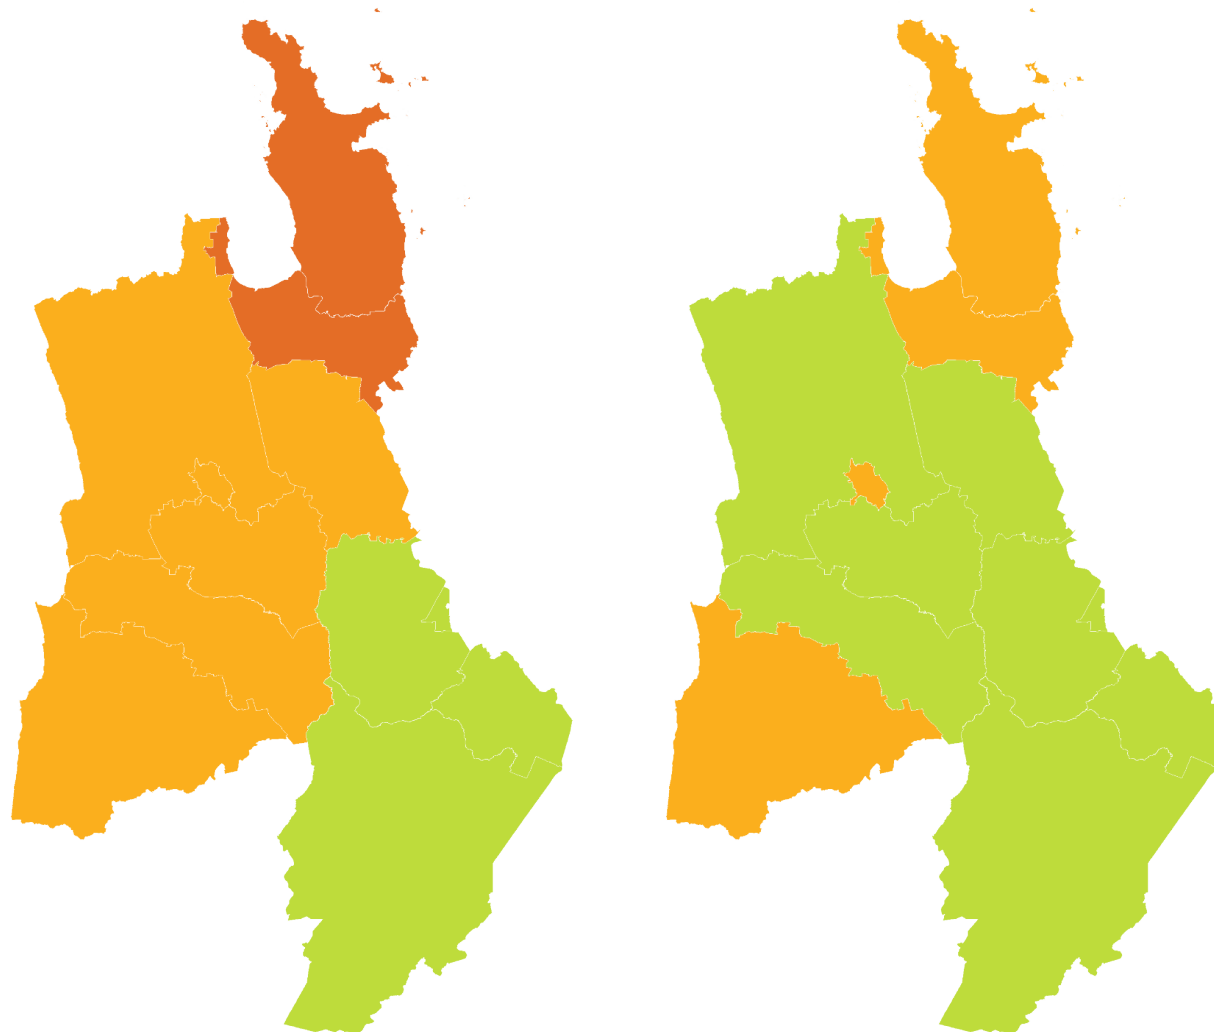

How have garden bird counts changed in this region?

Last 10 years
2013–23

SHALLOW DECLINE
REGIONALLY

LITTLE OR NO CHANGE
NATIONALLY

Last 5 years
2018–23

MODERATE DECLINE
REGIONALLY

LITTLE OR NO CHANGE
NATIONALLY

- Rapid increase
- Moderate increase
- Shallow increase
- No or little change
- Shallow decline
- Moderate decline
- Rapid decline

WAIKATO | Starling | Tāringi

How have garden bird counts changed in this region?

Last 10 years
2013–23

SHALLOW DECLINE
REGIONALLY

SHALLOW DECLINE
NATIONALLY

Last 5 years
2018–23

LITTLE OR NO CHANGE
REGIONALLY

LITTLE OR NO CHANGE
NATIONALLY

WAIKATO | Silvereye | Tauhou

How have garden bird counts changed in this region?